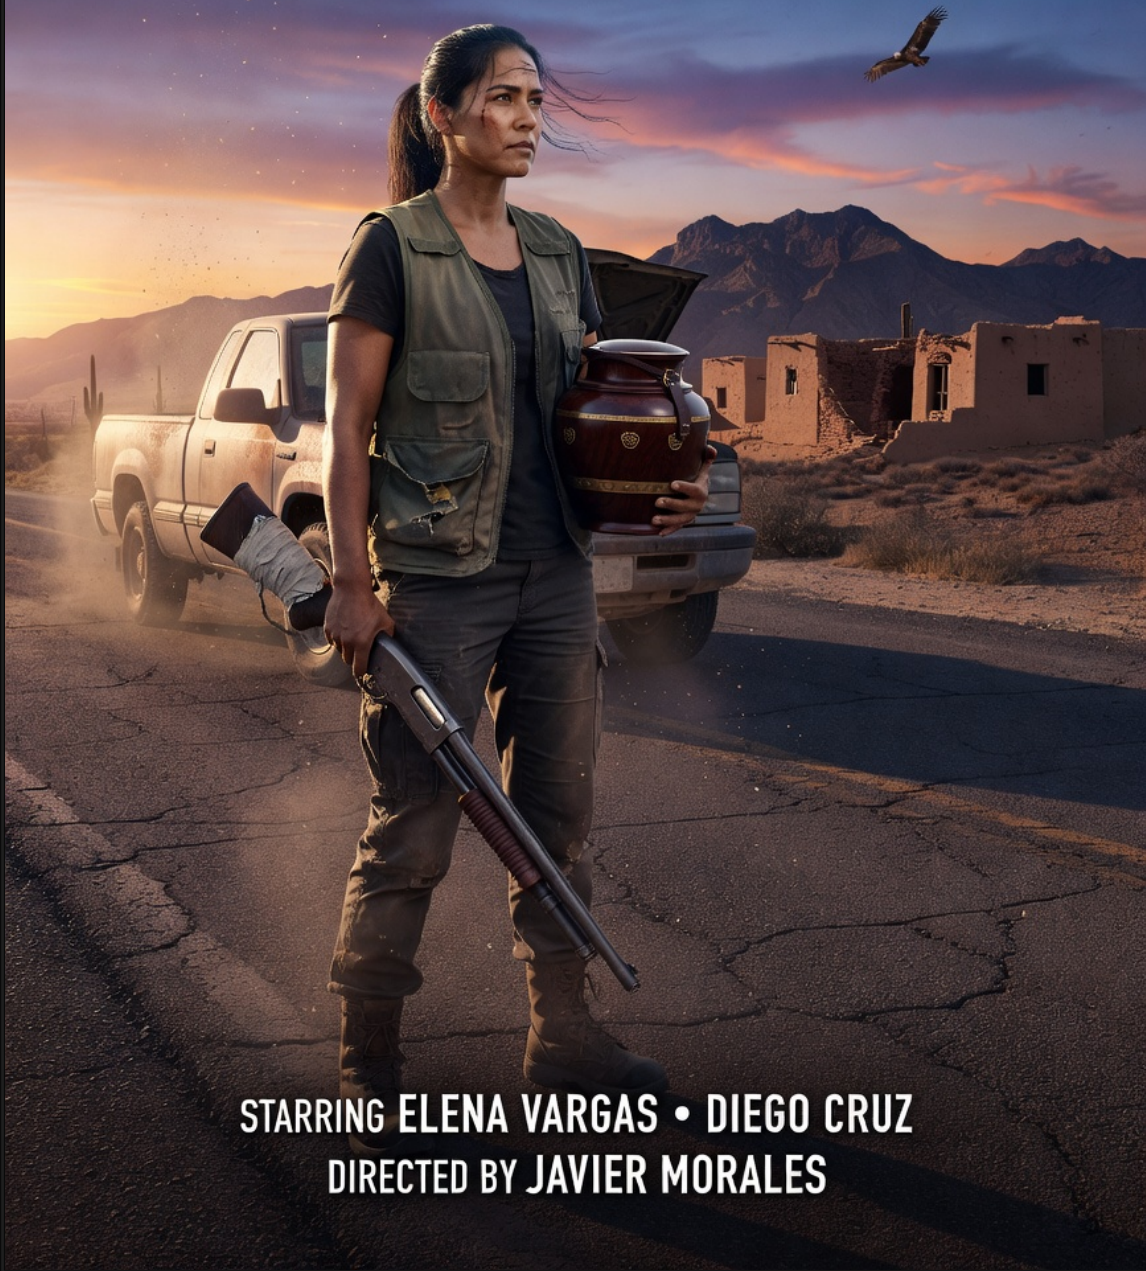

Ashes of the Border

\$FLARE

PRINCIPAL CAST · LOCATIONS · STORYBOARD

ASHES ^{OF} OF THE BORDER

STARRING ELENA VARGAS • DIEGO CRUZ
DIRECTED BY JAVIER MORALES

ASHES OF THE BORDER

\$FLARE

Characters

3 PRINCIPALS

CHARACTERS

LEAD

ANTAGONIST

CHARACTERS

SUPPORTING

Locations

2 SETTINGS